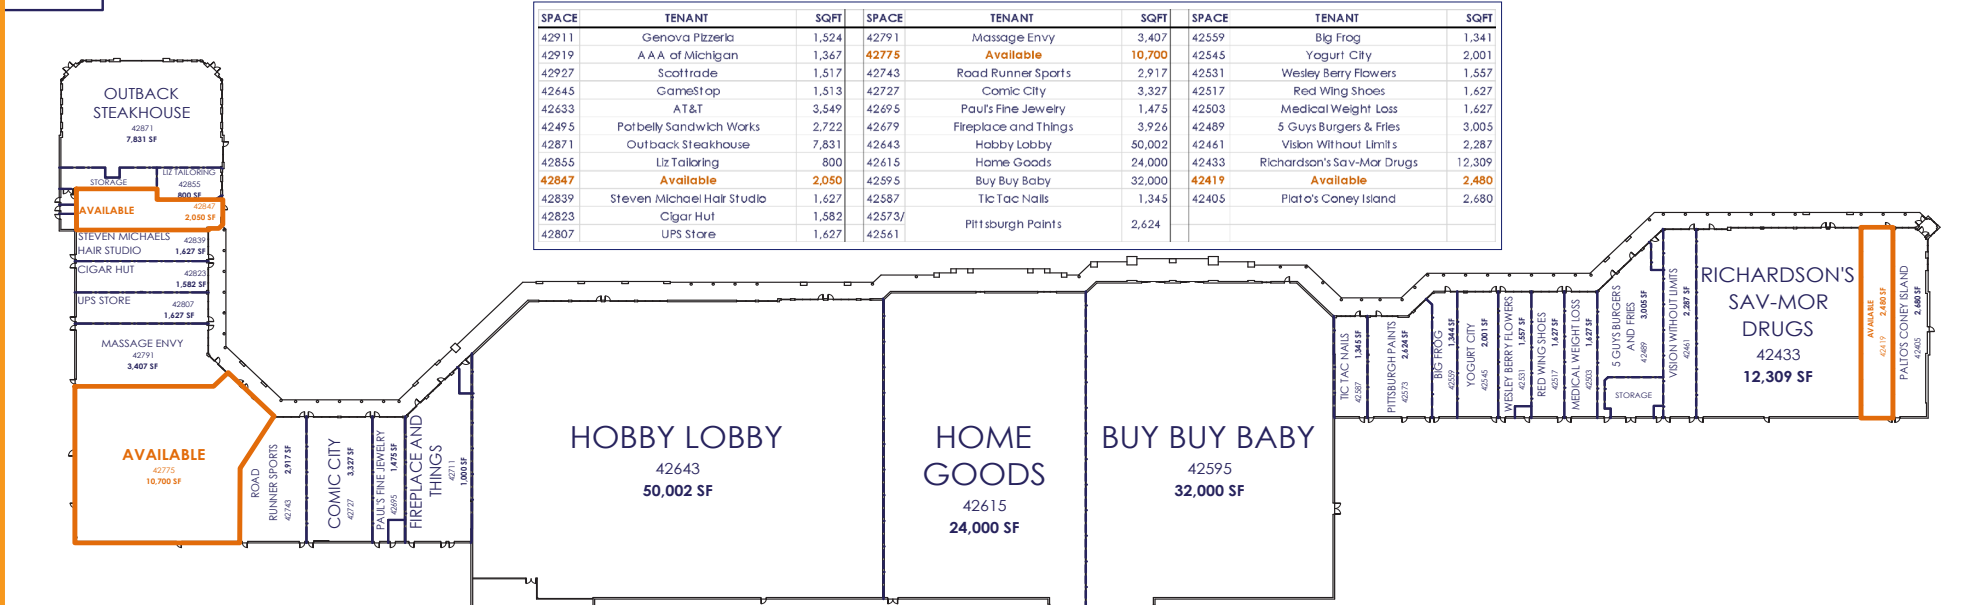

Scan the QR Code for a list of our other properties!

SPACE	TENANT	SQFT	SPACE	TENANT	SQFT	SPACE	TENANT	SQFT
42911	Genova Pizzeria	1,524	42791	Massage Envy	3,407	42559	Big Frog	1,341
42919	AAA of Michigan	1,367	42775	Available	10,700	42545	Yogurt City	2,001
42927	Scoftrade	1,517	42743	Road Runner Sports	2,917	42531	Wesley Berry Flowers	1,557
42645	GameStop	1,513	42727	Comic City	3,327	42517	Red Wing Shoes	1,627
42633	AT&T	3,549	42695	Paul's Fine Jewelry	1,475	42503	Medical Weight Loss	1,627
42495	Partbely Sandwich Works	2,722	42679	Fireplace and Things	3,926	42489	5 Guys Burgers & Fries	3,005
42871	Outback Steakhouse	7,831	42643	Hobby Lobby	50,002	42461	Vision Without Limits	2,287
42855	Liz Tailoring	800	42615	Home Goods	24,000	42433	Richardson's Sav-Mor Drugs	12,309
42847	Available	2,050	42595	Buy Buy Baby	32,000	42419	Available	2,480
42839	Steven Michael Hair Studio	1,627	42587	Tic Tac Nails	1,345	42405	Plato's Coney Island	2,680
42823	Cigar Hut	1,582	42573/	Pittsburgh Paints	2,624			
42807	UPS Store	1,627	42561					