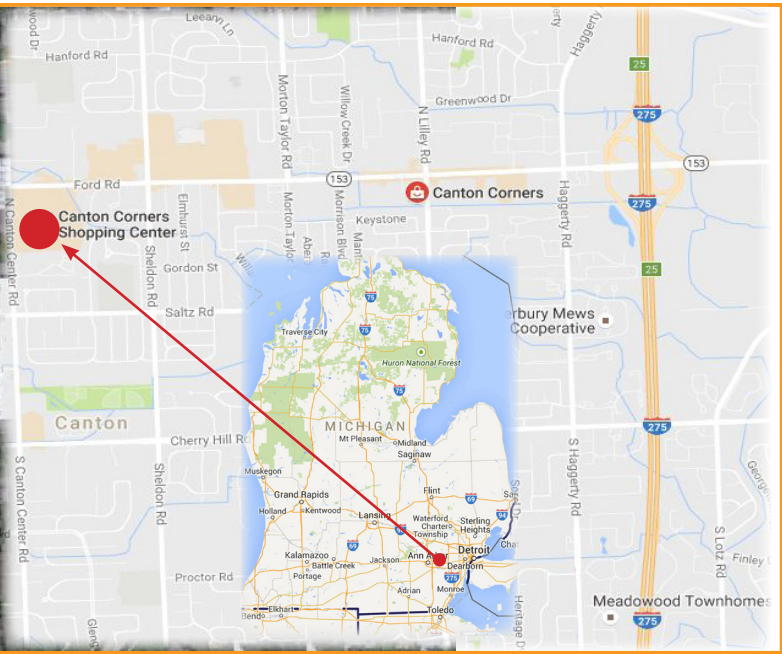

TRAFFIC COUNTS

Ford Road 39,400
Lilley Road 16,131

Schostak
BROTHERS & COMPANY

www.schostak.com

PROPERTY FEATURES

Located at Ford and Lilley Roads in the heart of Canton, this shopping center is on one of the busiest stretches of commercial roads in the state. Just a few minutes from I-275, I-96 and M-14, Canton has a population of over 92,000 and an average household income of over \$87,000.

Other local retailers include IKEA, Kohl's, Target, Walmart, Sam's Club, Bed, Bath & Beyond, Meijer and Home Depot.

Justine O'Brien

(248) 357-6220 obrien@schostak.com
17800 Laurel Park Drive, N. - Suite 200C
Livonia, MI 48152

Scan the QR Code for a list of our other properties!

SPACE	TENANT	SQFT	SPACE	TENANT	SQFT	SPACE	TENANT	SQFT
42911	Genova Pizzeria	1,524	42791	Massage Envy	3,407	42559	Big Frog	1,341
42919	AAA of Michigan	1,367	42775	Available	10,700	42545	Yogurt City	2,001
42927	Scoftrade	1,517	42743	Road Runner Sports	2,917	42531	Wesley Berry Flowers	1,557
42645	GameStop	1,513	42727	Comic City	3,327	42517	Red Wing Shoes	1,627
42633	AT&T	3,549	42695	Paul's Fine Jewelry	1,475	42503	Medical Weight Loss	1,627
42495	Partbely Sandwich Works	2,722	42679	Fireplace and Things	3,926	42489	5 Guys Burgers & Fries	3,005
42871	Outback Steakhouse	7,831	42643	Hobby Lobby	50,002	42461	Vision Without Limits	2,287
42855	Liz Tailoring	800	42615	Home Goods	24,000	42433	Richardson's Sav-Mor Drugs	12,309
42847	Available	2,050	42595	Buy Buy Baby	32,000	42419	Available	2,480
42839	Steven Michael Hair Studio	1,627	42587	Tic Tac Nails	1,345	42405	Plato's Coney Island	2,680
42823	Cigar Hut	1,582	42573/	Pittsburgh Paints	2,624			
42807	UPS Store	1,627	42561					

CANTON

CANTON CORNERS
 Ford & Lilley Road
 Canton, MI 48187