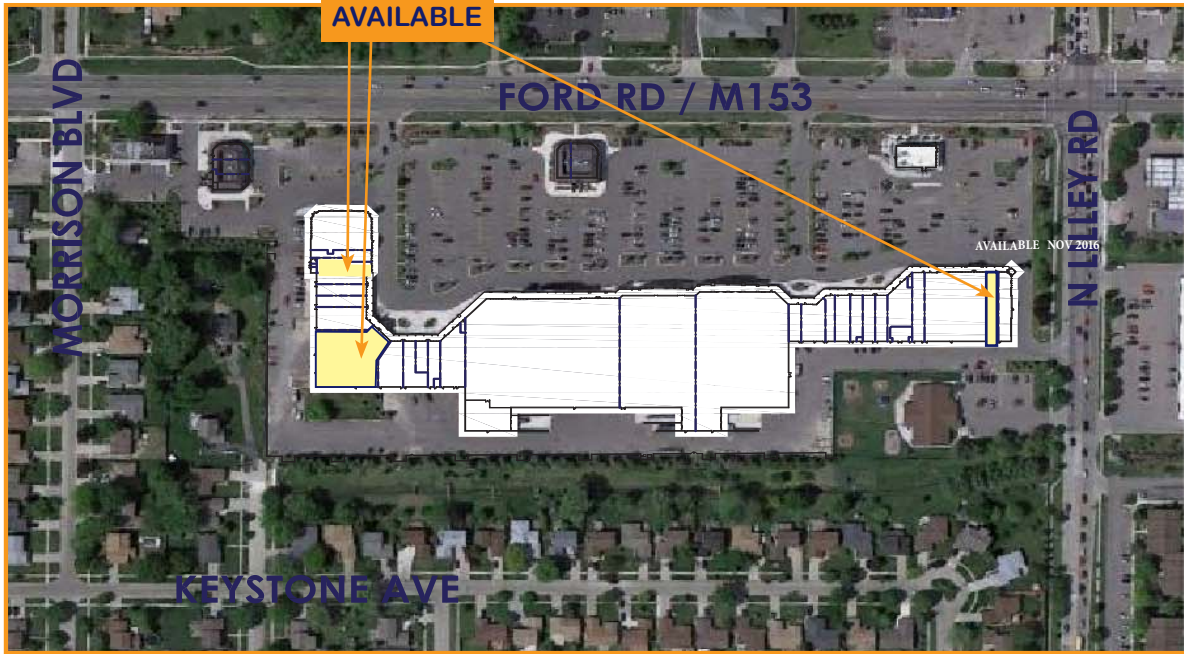

TRAFFIC COUNTS

Ford Road 39,400
Lilley Road 16,131

Schostak
BROTHERS & COMPANY

www.schostak.com

PROPERTY FEATURES

Located at Ford and Lilley Roads in the heart of Canton, this shopping center is on one of the busiest stretches of commercial roads in the state. Just a few minutes from I-275, I-96 and M-14, Canton has a population of over 92,000 and an average household income of over \$87,000.

Scan the QR Code for a list of our other properties!

SPACE	TENANT	SQFT	SPACE	TENANT	SQFT	SPACE	TENANT	SQFT
42911	Genova Pizzeria	1,524	42791	Massage Envy	3,407	42559	Big Frog	1,341
42919	AAA of Michigan	1,367	42775	Available	10,700	42545	Yogurt City	2,001
42927	Scoftrade	1,517	42743	Road Runner Sports	2,917	42531	Wesley Berry Flowers	1,557
42645	GameStop	1,513	42727	Comic City	3,327	42517	Red Wing Shoes	1,627
42633	AT&T	3,549	42695	Paul's Fine Jewelry	1,475	42503	Medical Weight Loss	1,627
42495	Partbely Sandwich Works	2,722	42679	Fireplace and Things	3,926	42489	5 Guys Burgers & Fries	3,005
42871	Outback Steakhouse	7,831	42643	Hobby Lobby	50,002	42461	Vision Without Limits	2,287
42855	Liz Tailoring	800	42615	Home Goods	24,000	42433	Richardson's Sav-Mor Drugs	12,309
42847	Available	2,050	42595	Buy Buy Baby	32,000	42419	Available	2,480
42839	Steven Michael Hair Studio	1,627	42587	Tic Tac Nails	1,345	42405	Plato's Coney Island	2,680
42823	Cigar Hut	1,582	42573/	Pittsburgh Paints	2,624			
42807	UPS Store	1,627	42561					