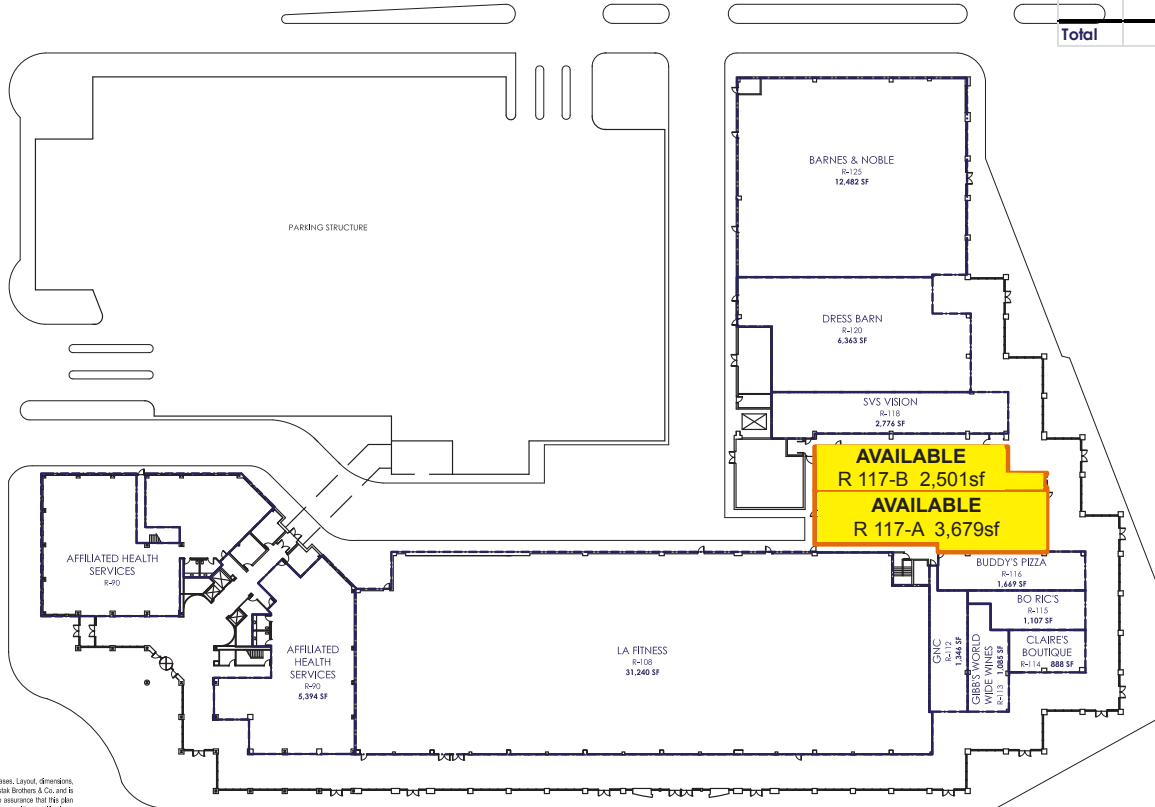

SPACE	R-BUILDING TENANT	SQFT	SPACE	M-BUILDING TENANT	SQFT
R-108	LA Fitness	31,240	M-90	Schostak Management Office	1,224
R-112	GNC	1,346	M-95	HCDDS PC	2,419
R-113	Gibb's World Wide Wines	1,085	M-100	St. Johns	2,420
R-114	Claire's Boutique	888	M-101	St. Johns Administration	2,327
R-115	Bo Ric's	1,107	M-102	St. John	3,909
R-116	Buddy's Pizza	1,669	M-130	Available	1,263
R-117A	Available	3,679	M-140	Armed Services Recruitment Center	2,040
R-117B	Available	2,501	M-145	Travel World	669
R-118	SVS Vision	2,776	M-150	Childtime	654
R-120	Dress Barn	6,363	M-155	Phar Mor Pharmacy	817
R-125	Barnes & Noble	12,482	M-170	Childtime Learning Center	5,332
			M-180	Available	976
Total	Square Footage	65,136	M-190	St. Johns	2,112