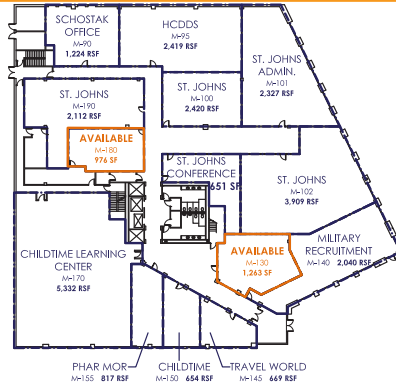

GROSSE POINTE WOODS

POINTE PLAZA
Mack Ave & Moross Road
Grosse Pointe Woods, MI