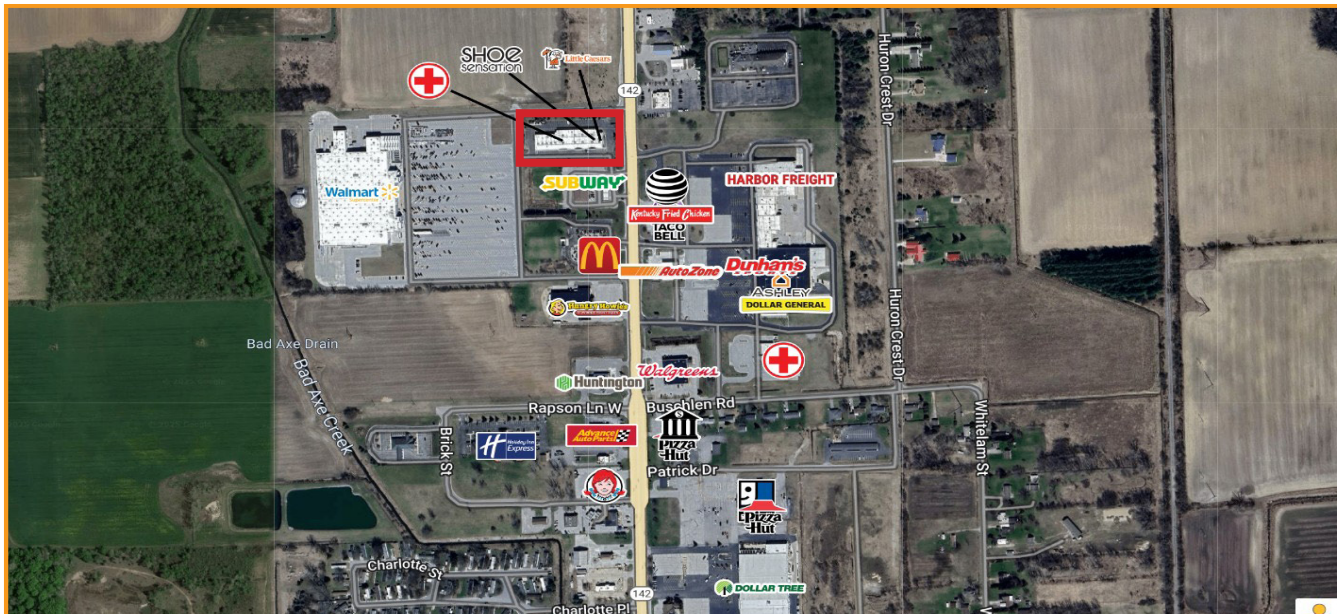

BAD AXE

BAD AXE SHOPPING CENTER
897 North Van Dyke Road
Bad Axe, MI 48413

DEMOGRAPHICS:

	3 MI	5 MI	15 MI
Pop	4,748	6,003	20,360
HH	2,090	2,582	8,733
Ave HH Inc	\$69,918	\$73,160	\$79,166
Total Employees	4,190	4,430	8,105

PROPERTY FEATURES

This center is anchored by Super Walmart in Bad Axe, Michigan. Tenants include: Shoe Dept., Little Caesars, and McKenzie Jewelers.

SUITE	TENANT	SQFT
A	Acton Dialysis	6,453
E	McKenzie Jewelers	1,600
F	Continental Home Centers	6,000
G	AVAILABLE	8,000
H	Shoe Dept.	4,700
J	Little Caesars	1,600

BAD AXE

BAD AXE SHOPPING CENTER
 897 North Van Dyke Road
 Bad Axe, MI 48413