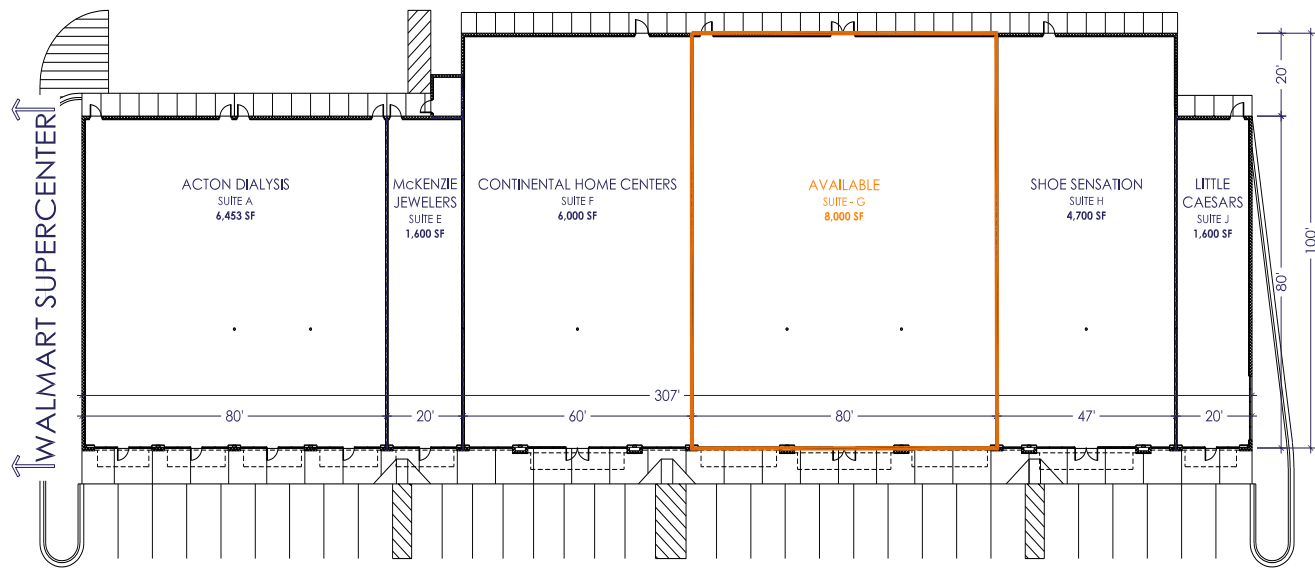

PROPERTY FEATURES

This center is anchored by Super Walmart in Bad Axe, Michigan. Tenants include: Shoe Dept., Little Caesars, and McKenzie Jewelers.

SUITE	TENANT	SQFT
A	Acton Dialysis	6,453
E	McKenzie Jewelers	1,600
F	Continental Home Centers	6,000
G	AVAILABLE	8,000
H	Shoe Dept.	4,700
J	Little Caesars	1,600