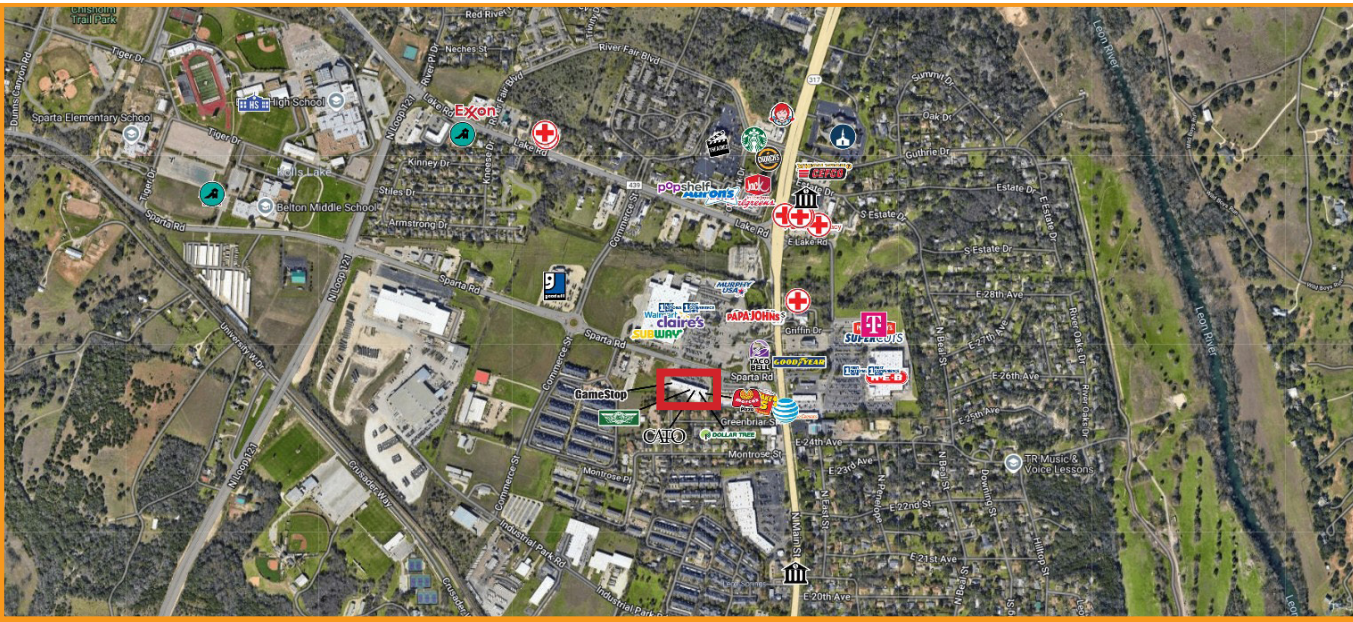

## PROPERTY FEATURES

This excellent locations neighbors local Walmart Super-center.

Join Wingstop, Dollar Tree, Cato, and Check 'N Go.

**Schostak**  
BROTHERS & COMPANY  
www.schostak.com

Rebecca Dragin  
(614) 306-4556 dragin@schostak.com  
17800 Laurel Park Drive, N. - Suite 200C  
Livonia, MI 48152

SUITE	TENANT	SQFT
201	Marcos Pizza	1,192
203	Nails Organic Spa	1,200
205	Dollar Tree	10,080
207	Cato	3,900
209	Wingstop	2,400
211	Check 'N Go	1,600
215	China Café	2,400
217	Wall 2 Wall Vape	1,200
219	Ace Dental	2,280
223	GameStop	1,800