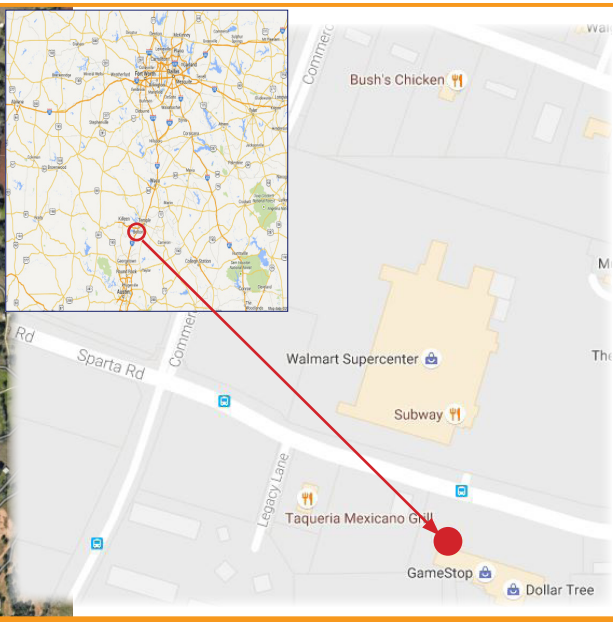

## PROPERTY FEATURES

This excellent locations neighbors local Walmart Super-center.

Join Wingstop, Dollar Tree, Cato, and Check 'N Go.

**Schostak**  
BROTHERS & COMPANY  
www.schostak.com

Rebecca Dragin  
(614) 306-4556 dragin@schostak.com  
17800 Laurel Park Drive, N. - Suite 200C  
Livonia, MI 48152

SUITE	TENANT	SQFT
201	Marcos Pizza	1,192
203	Nails Organic Spa	1,200
205	Dollar Tree	10,080
207	Cato	3,900
209	Wingstop	2,400
211	Check 'N Go	1,600
215	China Café	2,400
217	Wall 2 Wall Vape	1,200
219	Ace Dental	2,280
223	GameStop	1,800