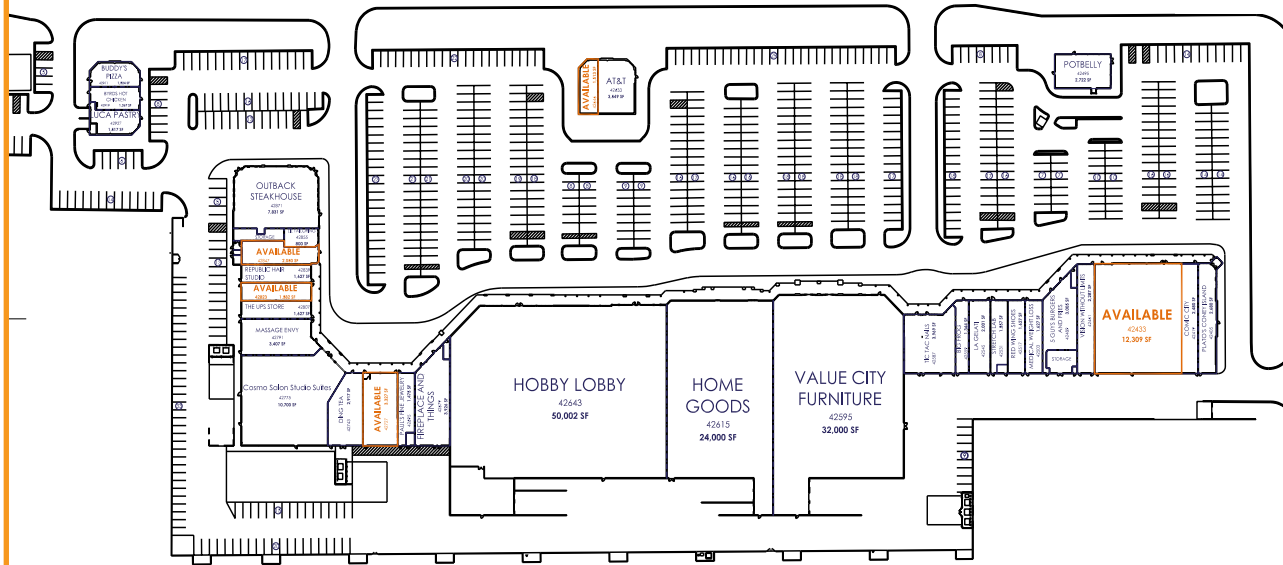

Scan the QR Code for a list of our other properties!

SUITE	TENANT	SQFT	SUITE	TENANT	SQFT
42911	Buddy's Pizza	1,524	42807	The UPS Store	1,627
42919	Byrd's Hot Chicken	1,367	42791	Massage Envy	3,407
42927	Luca Pastry	1,517	42775	Cosmo Salon Studio Suites	10,700
<b>42645</b>	<b>AVAILABLE</b>	<b>1,513</b>	42743	Ding Tea	2,917
42633	AT&T	3,549	<b>42727</b>	<b>AVAILABLE</b>	<b>3,327</b>
42495	Potbelly Sandwich Works	2,722	42695	Paul's Fine Jewelry	1,475
42871	Outback Steakhouse	7,831	42679	Fireplace and Things	3,926
42855	Liz Tailoring	800	42643	Hobby Lobby	50,002
<b>42847</b>	<b>AVAILABLE</b>	<b>2,050</b>	42615	Home Goods	24,000
42839	Republic Hair Studio	1,627	42595	Value City Furniture	32,000
<b>42823</b>	<b>AVAILABLE</b>	<b>1,582</b>	42587	Tic Tac Nails	3,969

SUITE	TENANT	SQFT
42559	Big Frog	1,344
42545	La Gelati	2,001
42531	Coming Soon	1,557
42517	Red Wing Shoes	1,627
42503	Medical Weight Loss	1,627
42489	5 Guys Burgers & Fries	3,005
42461	Vision Without Limits	2,287
<b>42433</b>	<b>AVAILABLE</b>	<b>12,309</b>
42419	Comic City	2480
42405	Plato's Coney Island	2,680