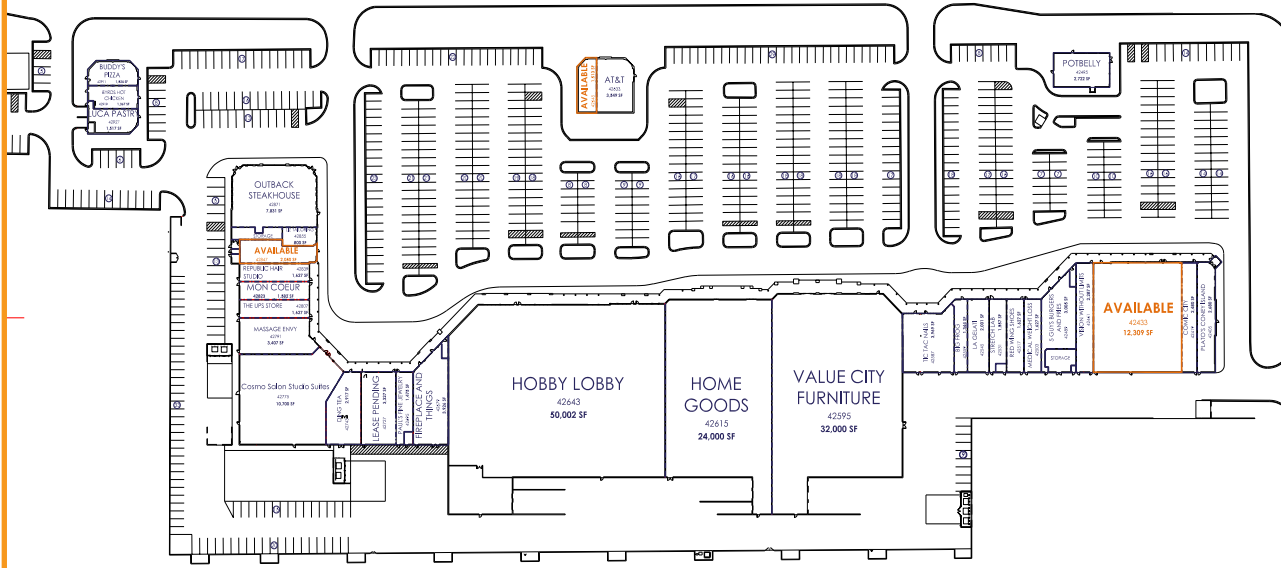

Scan the QR Code for a list of our other properties!

SUITE	TENANT	SQFT	SUITE	TENANT	SQFT
42911	Buddy's Pizza	1,524	42807	The UPS Store	1,627
42919	Byrd's Hot Chicken	1,367	42791	Massage Envy	3,407
42927	Luca Pastry	1,517	42775	Cosmo Salon Studio Suites	10,700
<b>42645</b>	<b>AVAILABLE</b>	<b>1,513</b>	42743	Ding Tea	2,917
42633	AT&T	3,549	42727	Lease Pending	3,327
42495	Potbelly Sandwich Works	2,722	42695	Paul's Fine Jewelry	1,475
42871	Outback Steakhouse	7,831	42679	Fireplace and Things	3,926
42855	Liz Tailoring	800	42643	Hobby Lobby	50,002
<b>42847</b>	<b>AVAILABLE</b>	<b>2,050</b>	42615	Home Goods	24,000
42839	Republic Hair Studio	1,627	42595	Value City Furniture	32,000
42823	Mon Coeur Opening Soon	1,582	42587	Tic Tac Nails	3,969

SUITE	TENANT	SQFT
42559	Big Frog	1,344
42545	La Gelati	2,001
42531	Stretch Lab	1,557
42517	Red Wing Shoes	1,627
42503	Medical Weight Loss	1,627
42489	5 Guys Burgers & Fries	3,005
42461	Vision Without Limits	2,287
<b>42433</b>	<b>AVAILABLE</b>	<b>12,309</b>
42419	Comic City	2480
42405	Plato's Coney Island	2,680