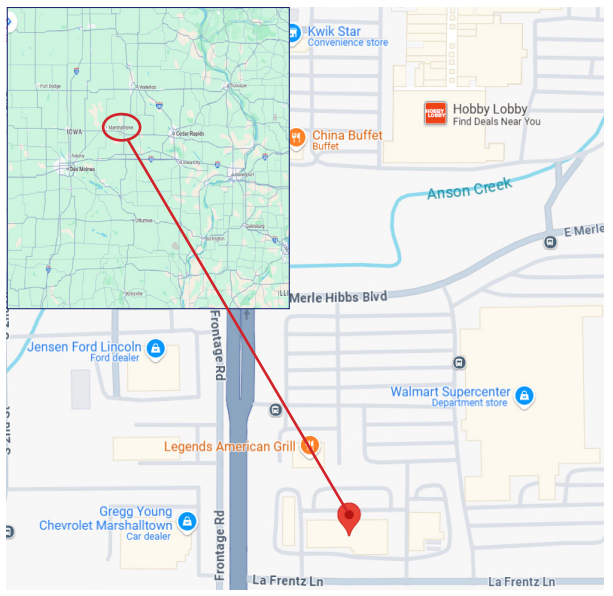

MARSHALLTOWN

MARSHALLTOWN SHOPPING CENTER
50 La Frenz Lane
Marshalltown, IA 50158

DEMOGRAPHICS:

	3 MI	5 MI	15 MI
Pop	22,503	29,485	43,117
HH	8,622	11,027	16,539
Ave HH Inc	\$87,328	\$89,380	\$92,883
Ttl Employees	9,432	10,252	14,149

PROPERTY FEATURES

This excellent location with great visibility neighbors the local Walmart Supercenter.

Join Maurice's, Sally Beauty Supply, Great Clips, and GameStop.

Schostak
BROTHERS & COMPANY
www.schostak.com

Rebecca Dragin
(614) 306-4556 dragin@schostak.com
17800 Laurel Park Drive, N. - Suite 200C
Livonia, MI 48152

Scan the QR Code for a list of our other properties!

SUITE	TENANT	SQFT
A	GameStop	2,400
B	U.S. Military	1,600
C	Available	1,600
D	Sally Beauty Supply	1,600
E	MetroPCS	1,600
F	Top Nails	1,600
G	Great Clips	1,600
H	Available	2,800
I	Maurices	5,300
J	Greenleaf Tobacco & Cigars	2,800

MARSHALLTOWN

MARSHALLTOWN SHOPPING CENTER
 50 La Frenz Lane
 Marshalltown, IA 50158