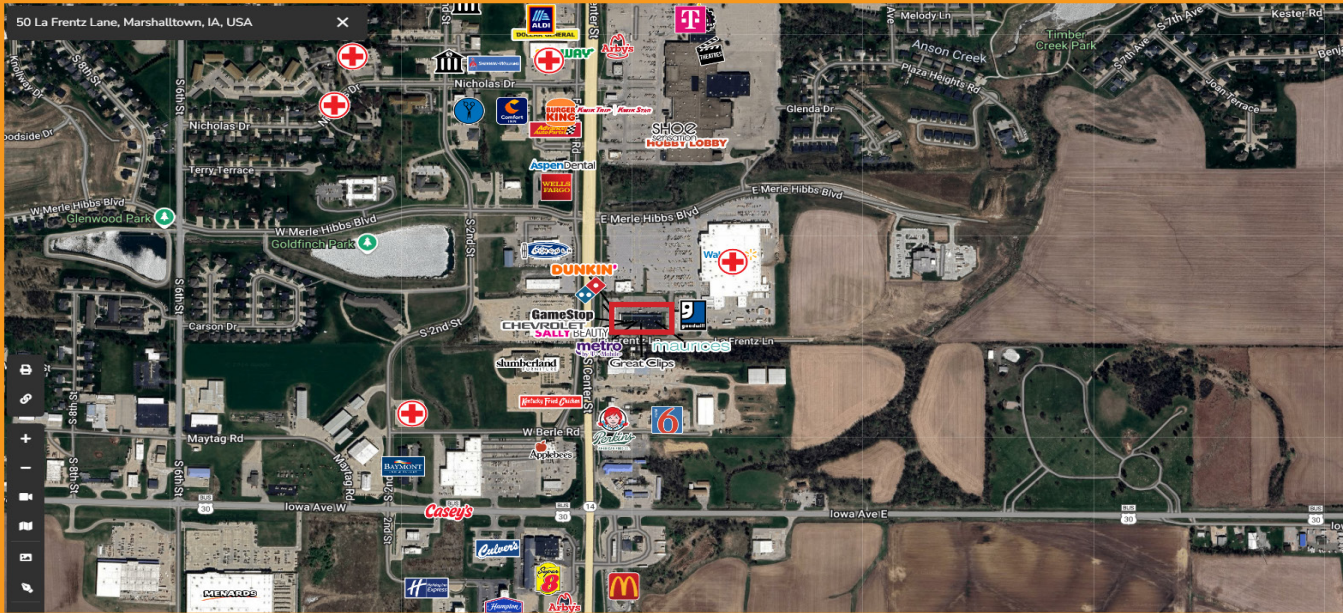

PROPERTY FEATURES

This excellent location with great visibility neighbors the local Walmart Supercenter.

Join Maurice's, Sally Beauty Supply, Great Clips, and GameStop.

Schostak
BROTHERS & COMPANY
www.schostak.com

Rebecca Dragin
(614) 306-4556 dragin@schostak.com
17800 Laurel Park Drive, N. - Suite 200C
Livonia, MI 48152

Scan the QR Code for a list of our other properties!

SUITE	TENANT	SQFT
A	GameStop	2,400
B	U.S. Military	1,600
C	Available	1,600
D	Sally Beauty Supply	1,600
E	MetroPCS	1,600
F	Top Nails	1,600
G	Great Clips	1,600
H	Available	2,800
I	Maurices	5,300
J	Greenleaf Tobacco & Cigars	2,800