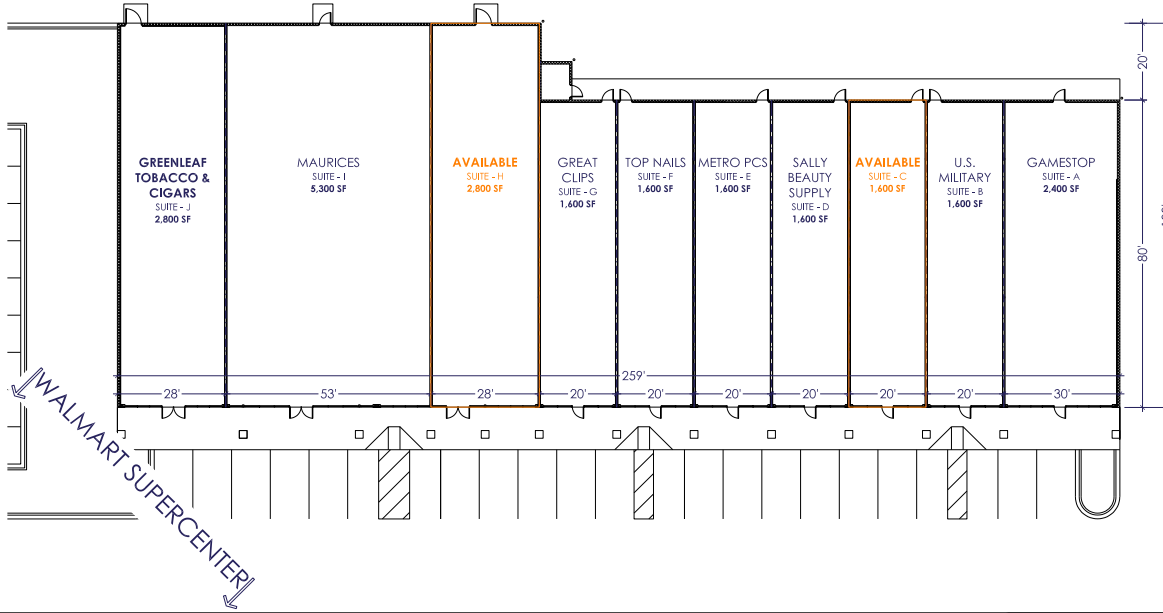

Rebecca Dragin
(614) 306-4556 dragin@schostak.com
17800 Laurel Park Drive, N. - Suite 200C
Livonia, MI 48152

Scan the QR Code for a list of our other properties!

SUITE	TENANT	SQFT
A	GameStop	2,400
B	U.S. Military	1,600
C	Available	1,600
D	Sally Beauty Supply	1,600
E	MetroPCS	1,600
F	Top Nails	1,600
G	Great Clips	1,600
H	Available	2,800
I	Maurices	5,300
J	Greenleaf Tobacco & Cigars	2,800