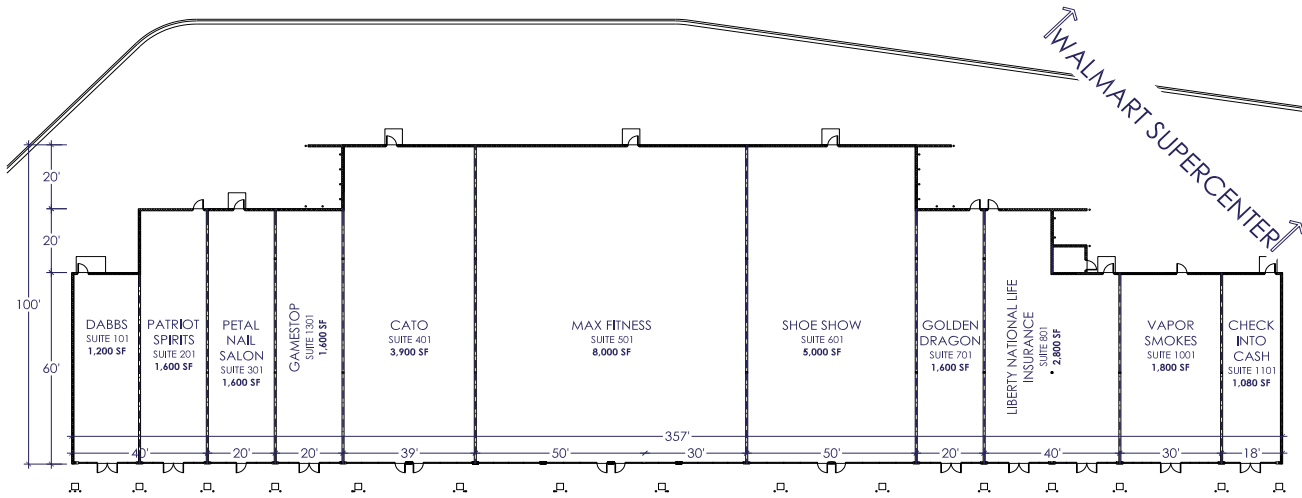

SUITE	TENANT	SQFT
101	DABBS	1,200
201	Patriot Spirits	1,600
301	Petal Nail Salon	1,600
1301	GameStop	1,600
401	Cato	3,900
501	Max Fitness	8,000
601	Shoe Show	5,000
701	Golden Dragon	1,600
801	Liberty National Life Insurance	2,800
1001	Vapor Smokes	1,800
1101	Check Into Cash	1,080