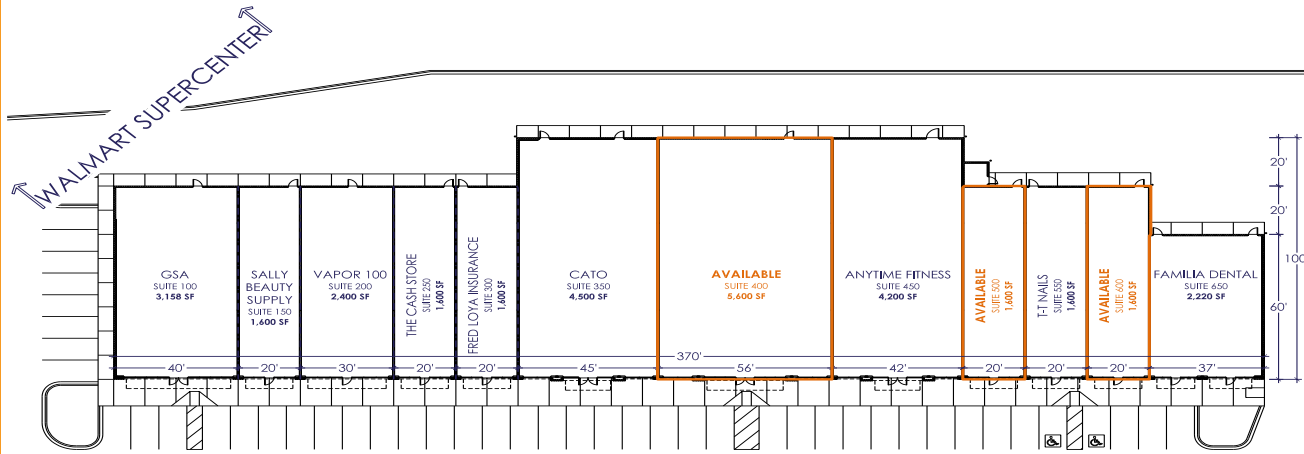

Rebecca Dragin
(614) 306-4556 dragin@schostak.com
17800 Laurel Park Drive, N. - Suite 200C
Livonia, MI 48152

Scan the QR Code for a list of our other properties!

| SUITE | TENANT | SQFT |
|------------|---------------------|--------------|
| 100 | GSA | 3,158 |
| 150 | Sally Beauty Supply | 1,600 |
| 200 | Vapor 100 | 2,400 |
| 250 | The Cash Store | 1,600 |
| 300 | Fred Loya Insurance | 1,600 |
| 350 | Cato | 4,500 |
| 400 | Available | 5,600 |
| 450 | Anytime Fitness | 4,200 |
| 500 | Available | 1,600 |
| 550 | T-T Nails | 1,600 |
| 600 | Available | 1,600 |
| 650 | Familia Dental | 2,220 |