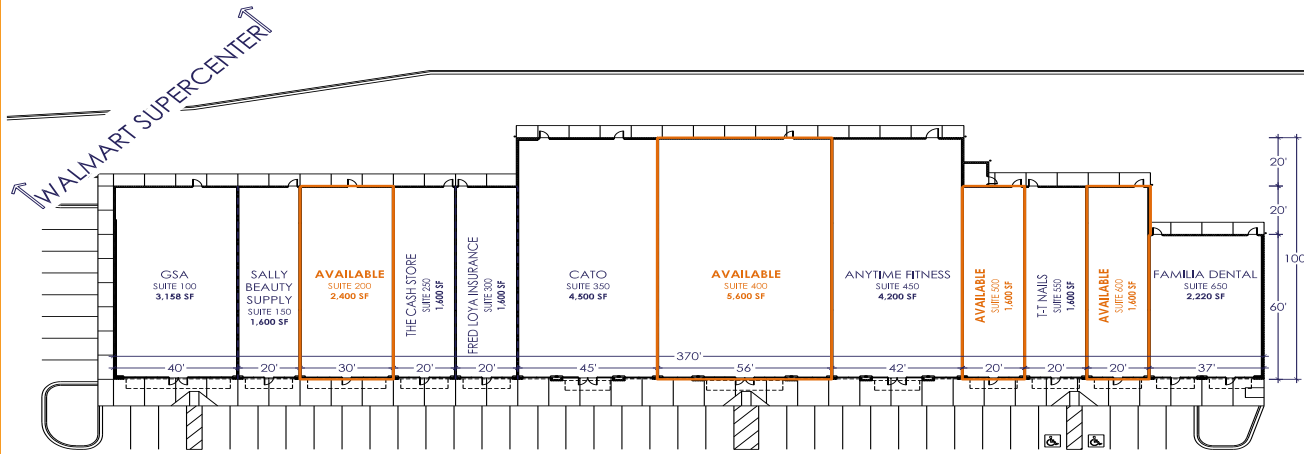

Rebecca Dragin
(614) 306-4556 dragin@schostak.com
17800 Laurel Park Drive, N. - Suite 200C
Livonia, MI 48152

Scan the QR Code for a list of our other properties!

SUITE	TENANT	SQFT
100	GSA	3,158
150	Sally Beauty Supply	1,600
200	Available	2,400
250	The Cash Store	1,600
300	Fred Loya Insurance	1,600
350	Cato	4,500
400	Available	5,600
450	Anytime Fitness	4,200
500	Available	1,600
550	T-T Nails	1,600
600	Available	1,600
650	Familia Dental	2,220