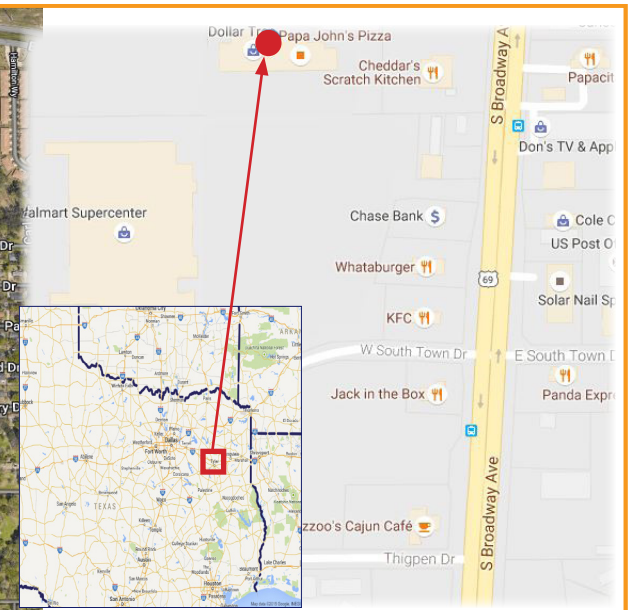

TYLER

TYLER SHOPPING CENTER
6731-6771 S. Broadway Avenue
Tyler, TX 75703

DEMOGRAPHICS:

	3 MI	5 MI	15 MI
Pop	45,673	90,859	217,543
HH	20,099	37,732	83,085
Ave HH Inc	\$113,630	\$108,148	\$100,721
Ttl Employees	27,368	52,644	89,621

PROPERTY FEATURES

Join GameStop and Dollar Tree in this excellent location with outstanding visibility neighboring the local Walmart Supercenter.

Schostak
BROTHERS & COMPANY
www.schostak.com

Rebecca Dragin
(614) 306-4556 dragin@schostak.com
17800 Laurel Park Drive, N. - Suite 200C
Livonia, MI 48152

Scan the QR Code for a list of our other properties!

SPACE	TENANT	SQFT
6771	Available	1,600
6767	QT Nails & Spa	1,600
6763	Dollar Tree	16,940
6759	Little Land Play Gym	4,835
6755	Available	1,865
6751	Papa Johns	1,800
6747	Love Tech	1,600
6743	Check 'n Go	1,600
6739	GameStop	1,600
6735	Foot Therapy	1,200
6731	Oasis Glass & Vape	1,200