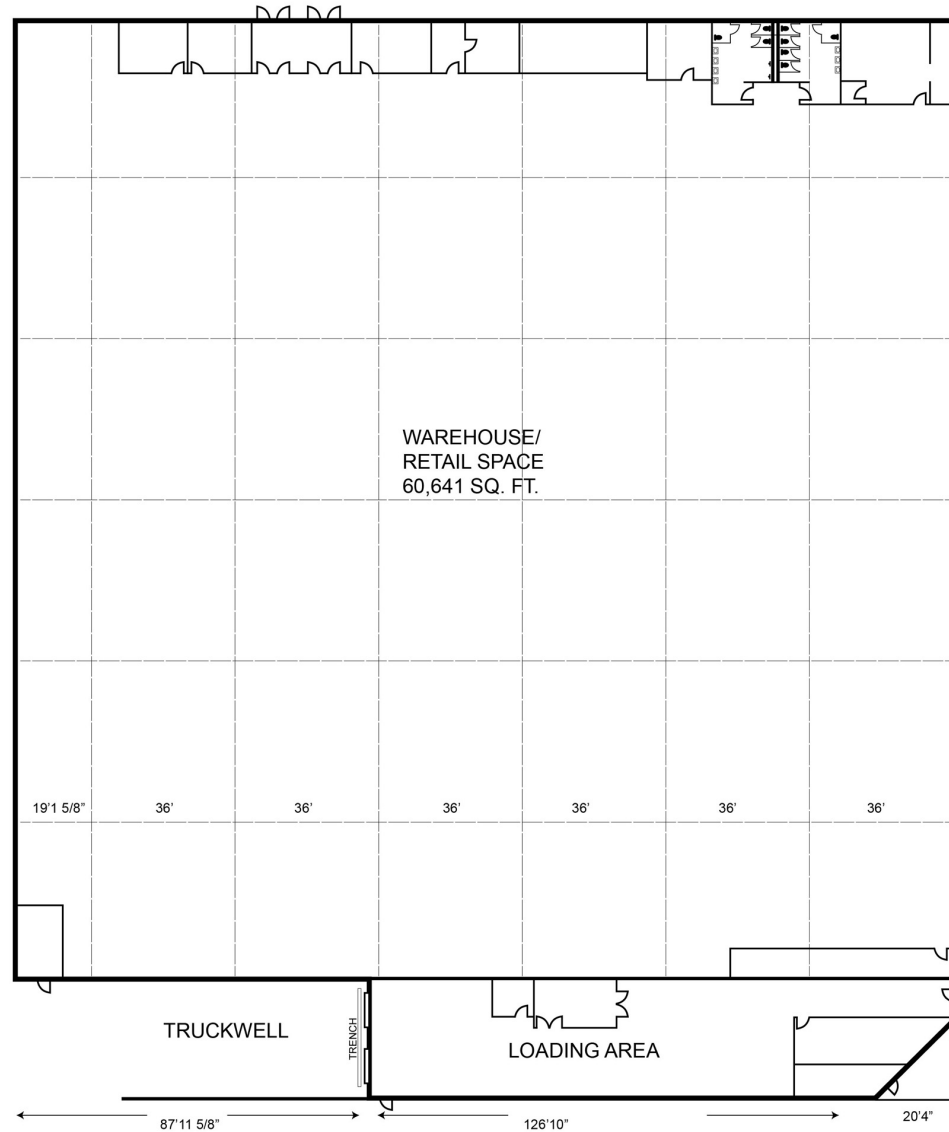

PROPERTY FEATURES

- 60,641 square feet available for lease
- Entire 91,006 square foot building for sale
- Office square footage to-suit
- 17'6" clear height
- (2) truckwells
- Zoned B-2 general business
- 400 amps, 240 volts – needs refurbishment
- New road with a new traffic light at Greenfield providing great access
- Lease Rate: Negotiable
- Sale Price: Negotiable

60,641-91,006
Square Feet
AVAILABLE

Floor Plan

Reflects space available for lease

For more information, please contact:

PAUL HOGE
(248) 948 0103
paulhoge@signatureassociates.com

GARY STEPHENS
(248) 948 0104
gstephens@signatureassociates.com