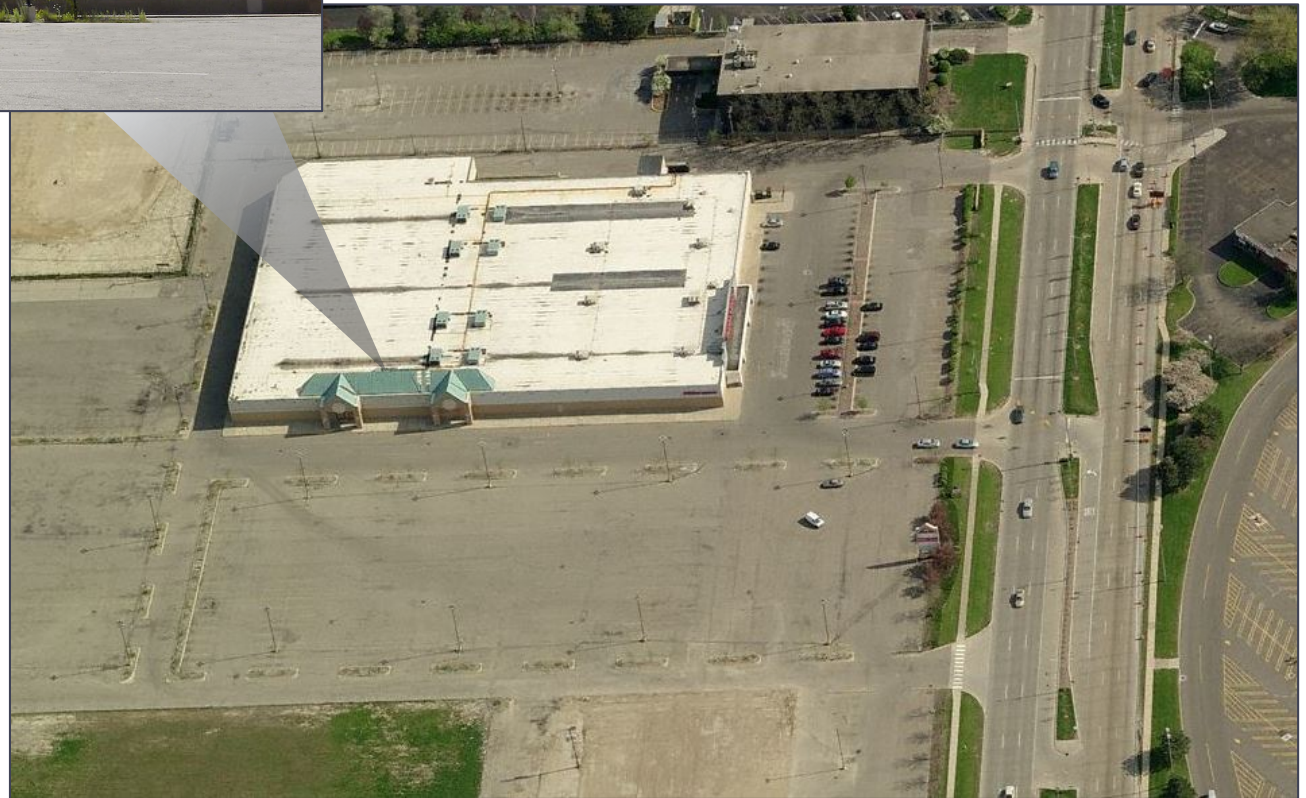

MIDTOWN BUSINESS CENTER

21110-21166 GREENFIELD - OAK PARK, MICHIGAN

60,641-91,006
Square Feet
AVAILABLE

Exterior Views

For more information, please contact:

PAUL HOGE
(248) 948 0103
paulhoge@signatureassociates.com

GARY STEPHENS
(248) 948 0104
gstephens@signatureassociates.com

SIGNATURE ASSOCIATES
One Towne Square, Suite 1200
Southfield, MI 48076
www.signatureassociates.com