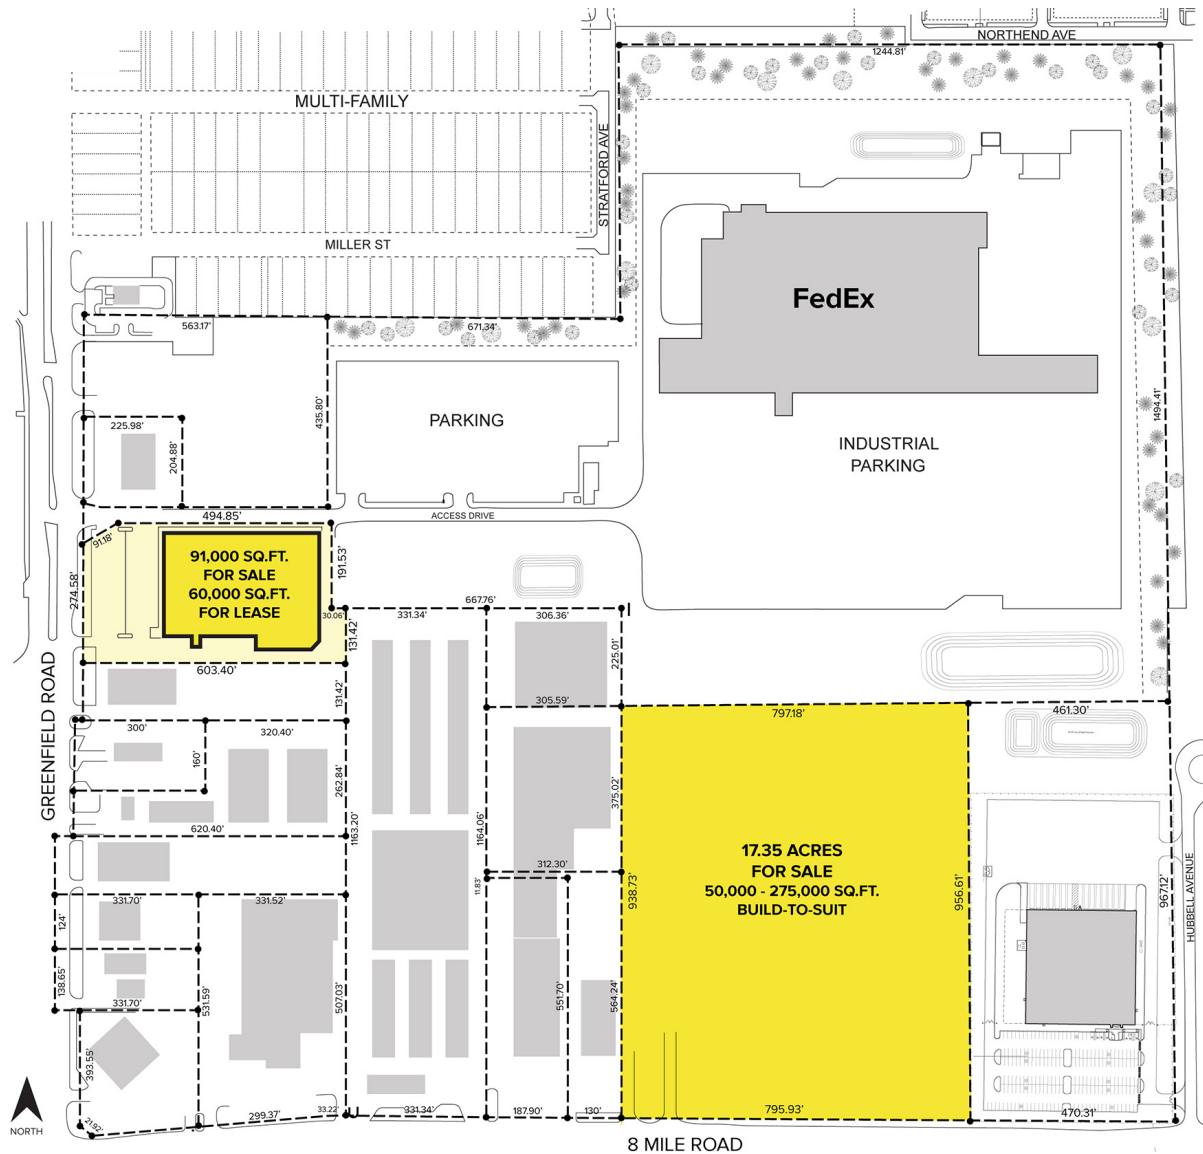

PROPERTY FEATURES

- 60,641 square feet available for lease
- Entire 91,006 square foot building for sale
- Office square footage to-suit
- 17'6" clear height
- (2) truckwells
- Zoned B-2 general business
- 400 amps, 240 volts – needs refurbishment
- New road with a new traffic light at Greenfield providing great access
- Lease Rate: Negotiable
- Sale Price: Negotiable

60,641-91,006
Square Feet
AVAILABLE

Floor Plan

Reflects space available for lease

For more information, please contact:

PAUL HOGE
(248) 948 0103
paulhoge@signatureassociates.com

GARY STEPHENS
(248) 948 0104
gstephens@signatureassociates.com

SIGNATURE ASSOCIATES
One Towne Square, Suite 1200
Southfield, MI 48076
www.signatureassociates.com

MIDTOWN BUSINESS CENTER

21110-21166 GREENFIELD - OAK PARK, MICHIGAN

60,641-91,006
Square Feet
AVAILABLE

Site Plan